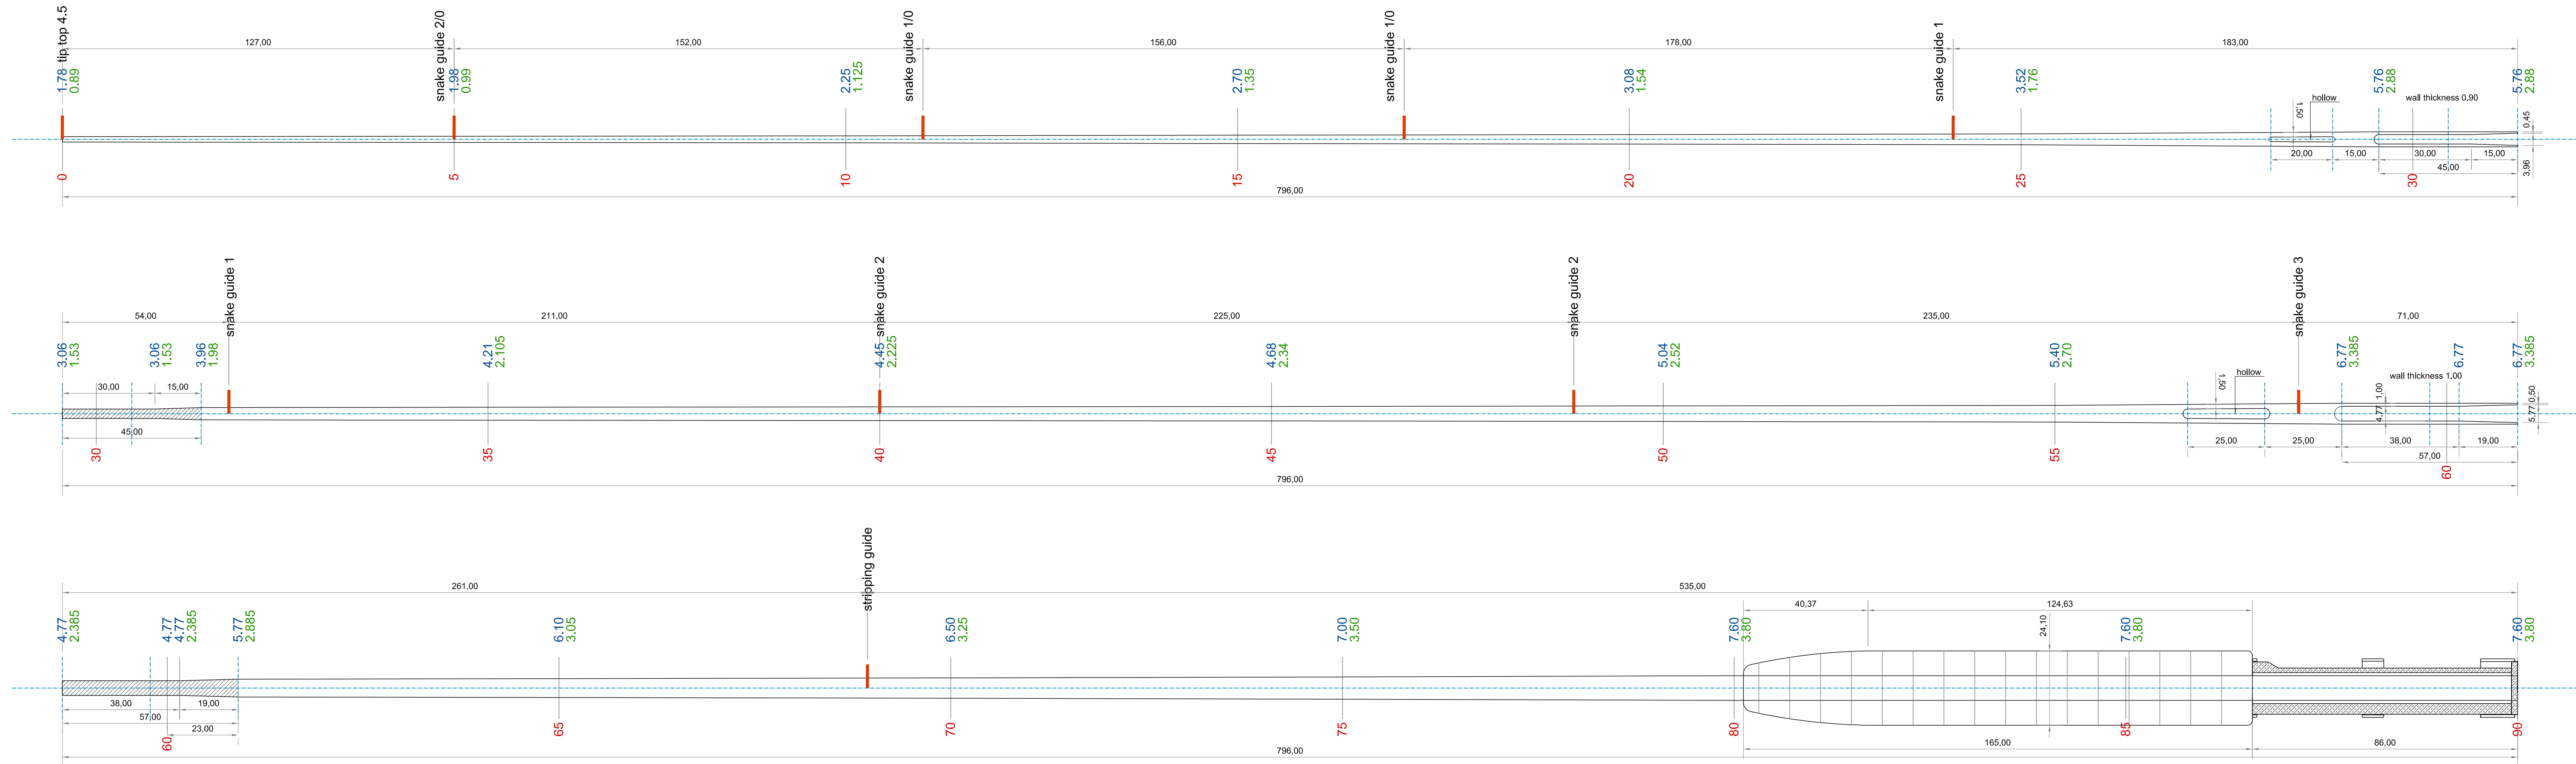

THE BROOK - 7643S
SREAMLINED TYPE

ALBERTO PORATELLI
RODMAKER

"The Brook streamlined - 7643S"

ALBERTO PORATELLI
RODMAKER