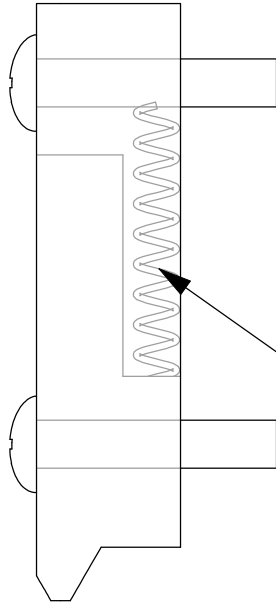

1/4-20 machine screw

Compression Spring
1.75" Length, .250" OD, .041" Wire