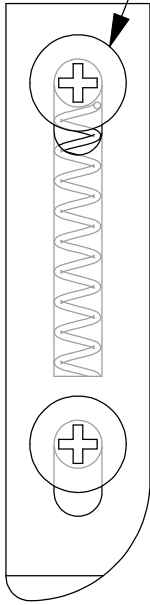

1/4-20 machine screw

Compression Spring
1.75" Length, .250" OD, .041" Wire